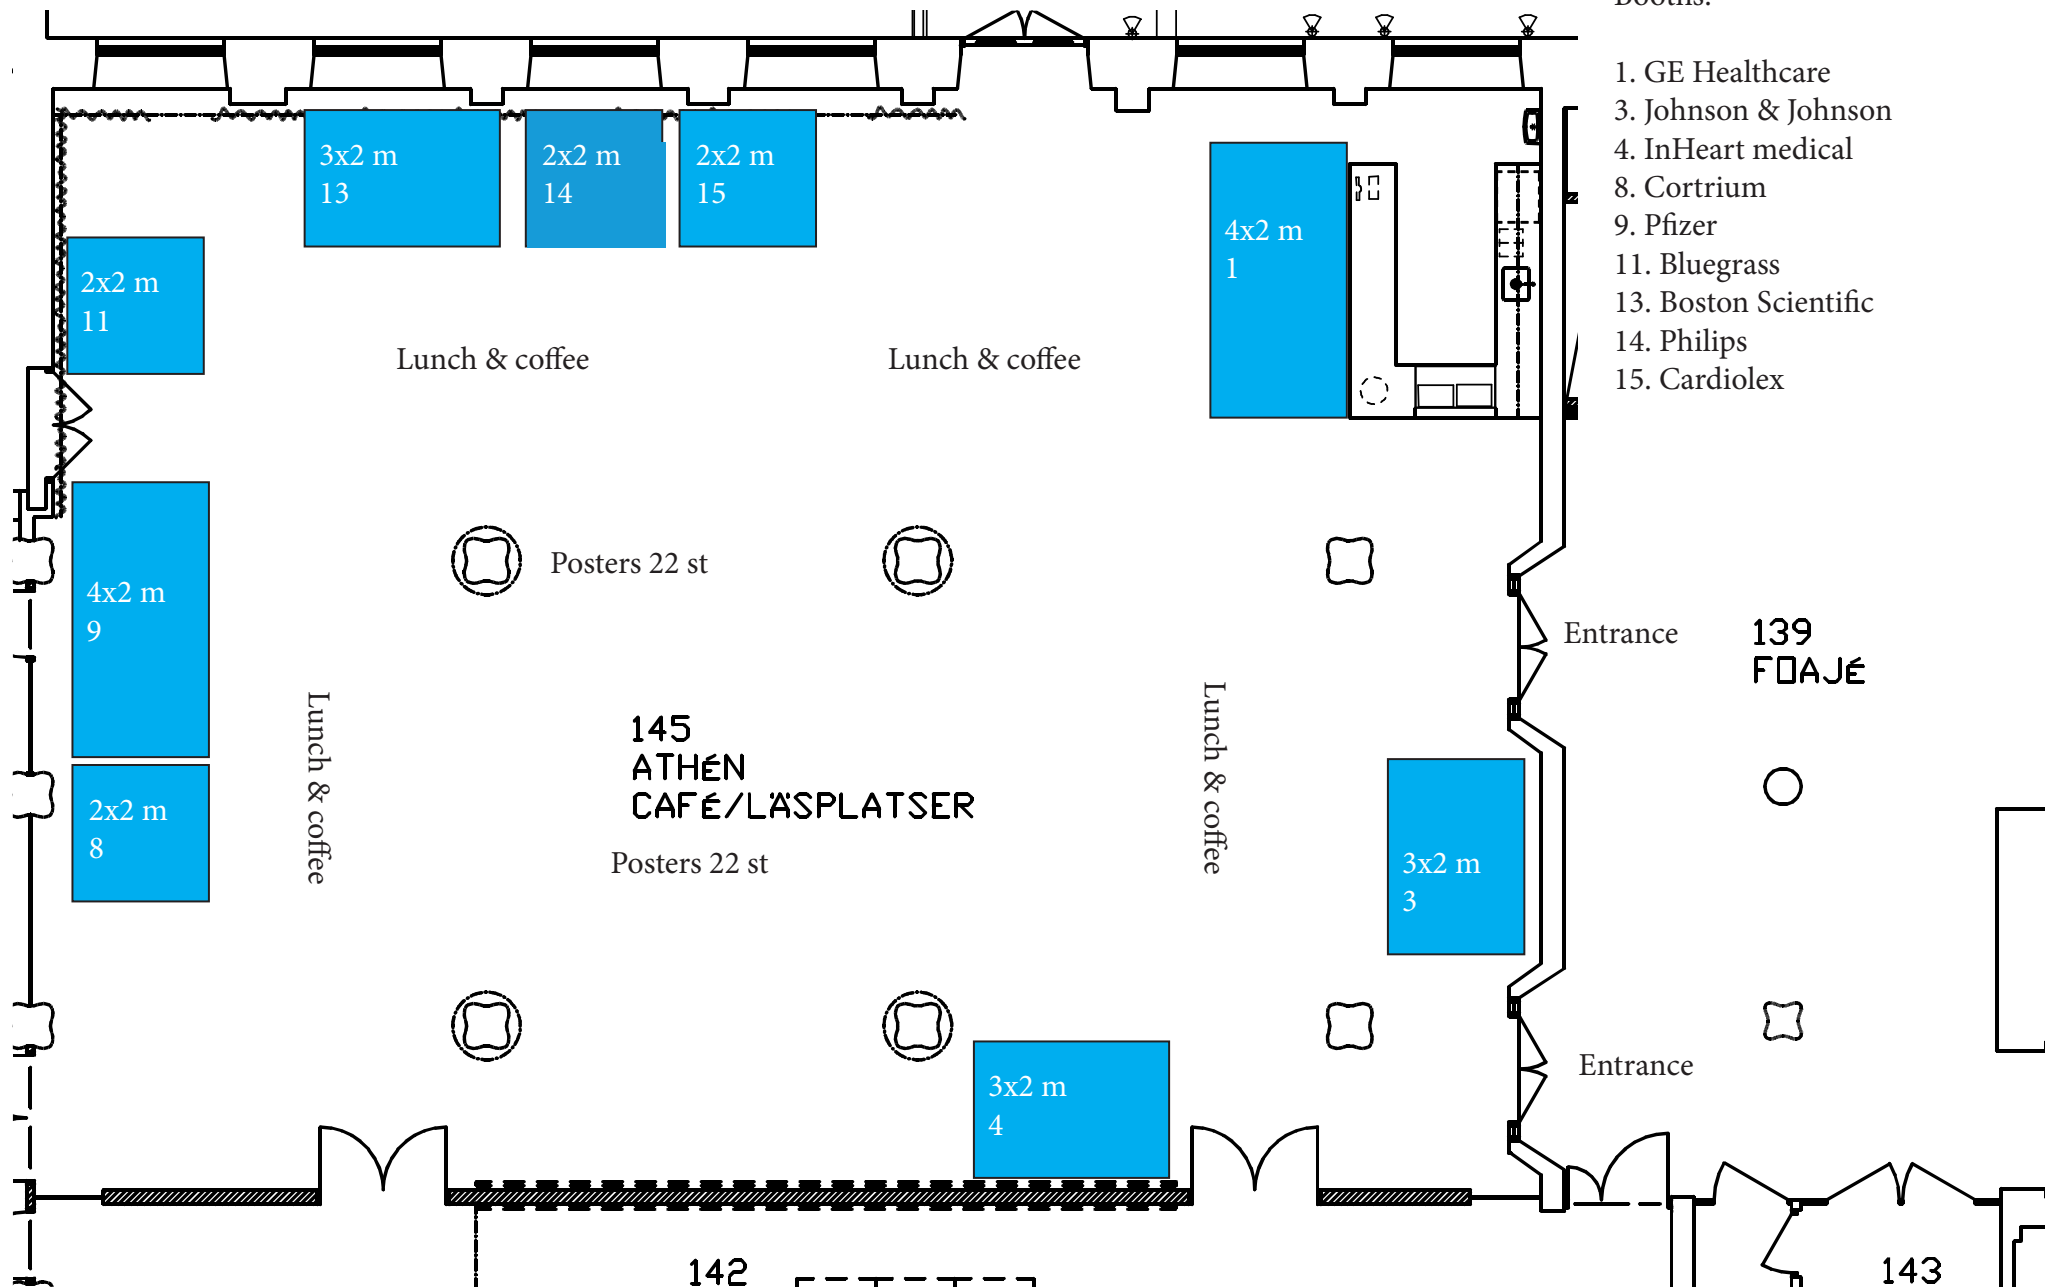

Gröna boxar 2x2 meter

Booths:

- 1. GE Healthcare
- 3. Johnson & Johnson
- 4. InHeart medical
- 8. Cortrium
- 9. Pfizer
- 11. Bluegrass
- 13. Boston Scientific
- 14. Philips
- 15. Cardiolex

Lunch & coffee

Lunch & coffee

Posters 22 st

Lunch & coffee

145
ATHÉN
CAFÉ/LÄSPLATSER

Posters 22 st

Lunch & coffee

Entrance

139
FOAJÉ

Entrance

142

143